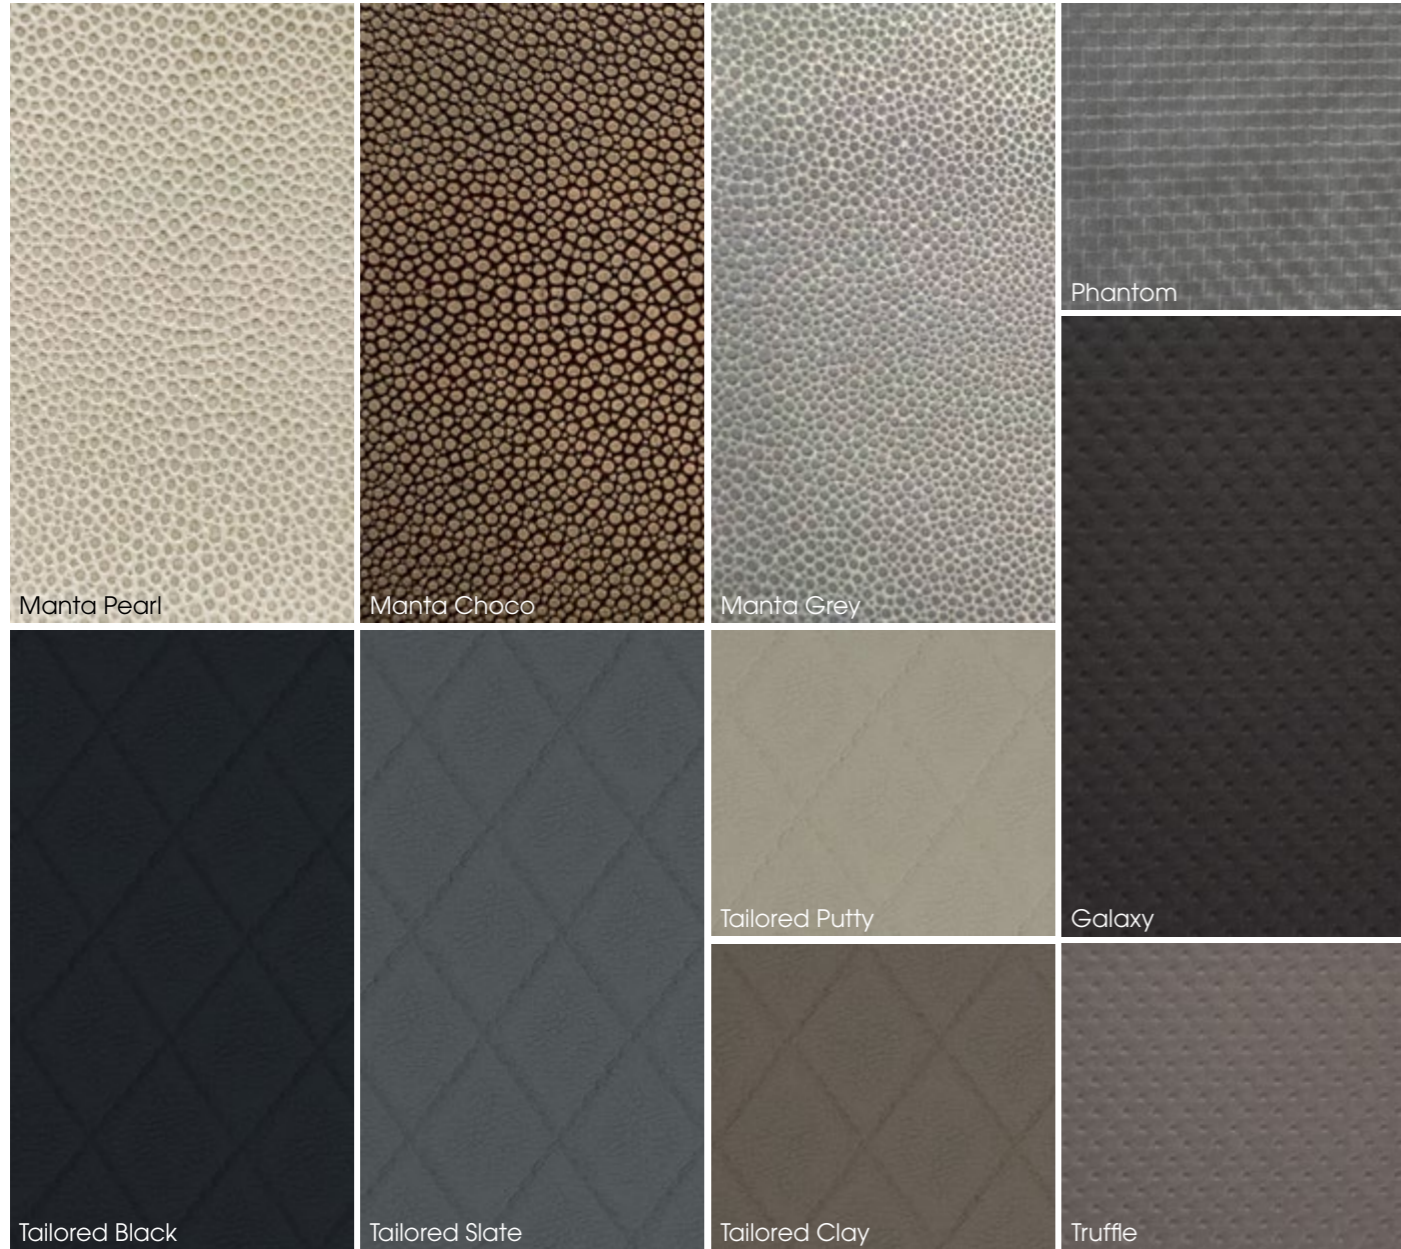

REM Fabrics

Create your own look with any single, or combination of Fabric and Laminate Colours. Please note, due to variations in the printing process, the fabric and laminate colours shown here may vary from the actual product. Should you require any laminate or fabric samples, please phone our sales office on 01282 619977 or email to sales@rem.co.uk