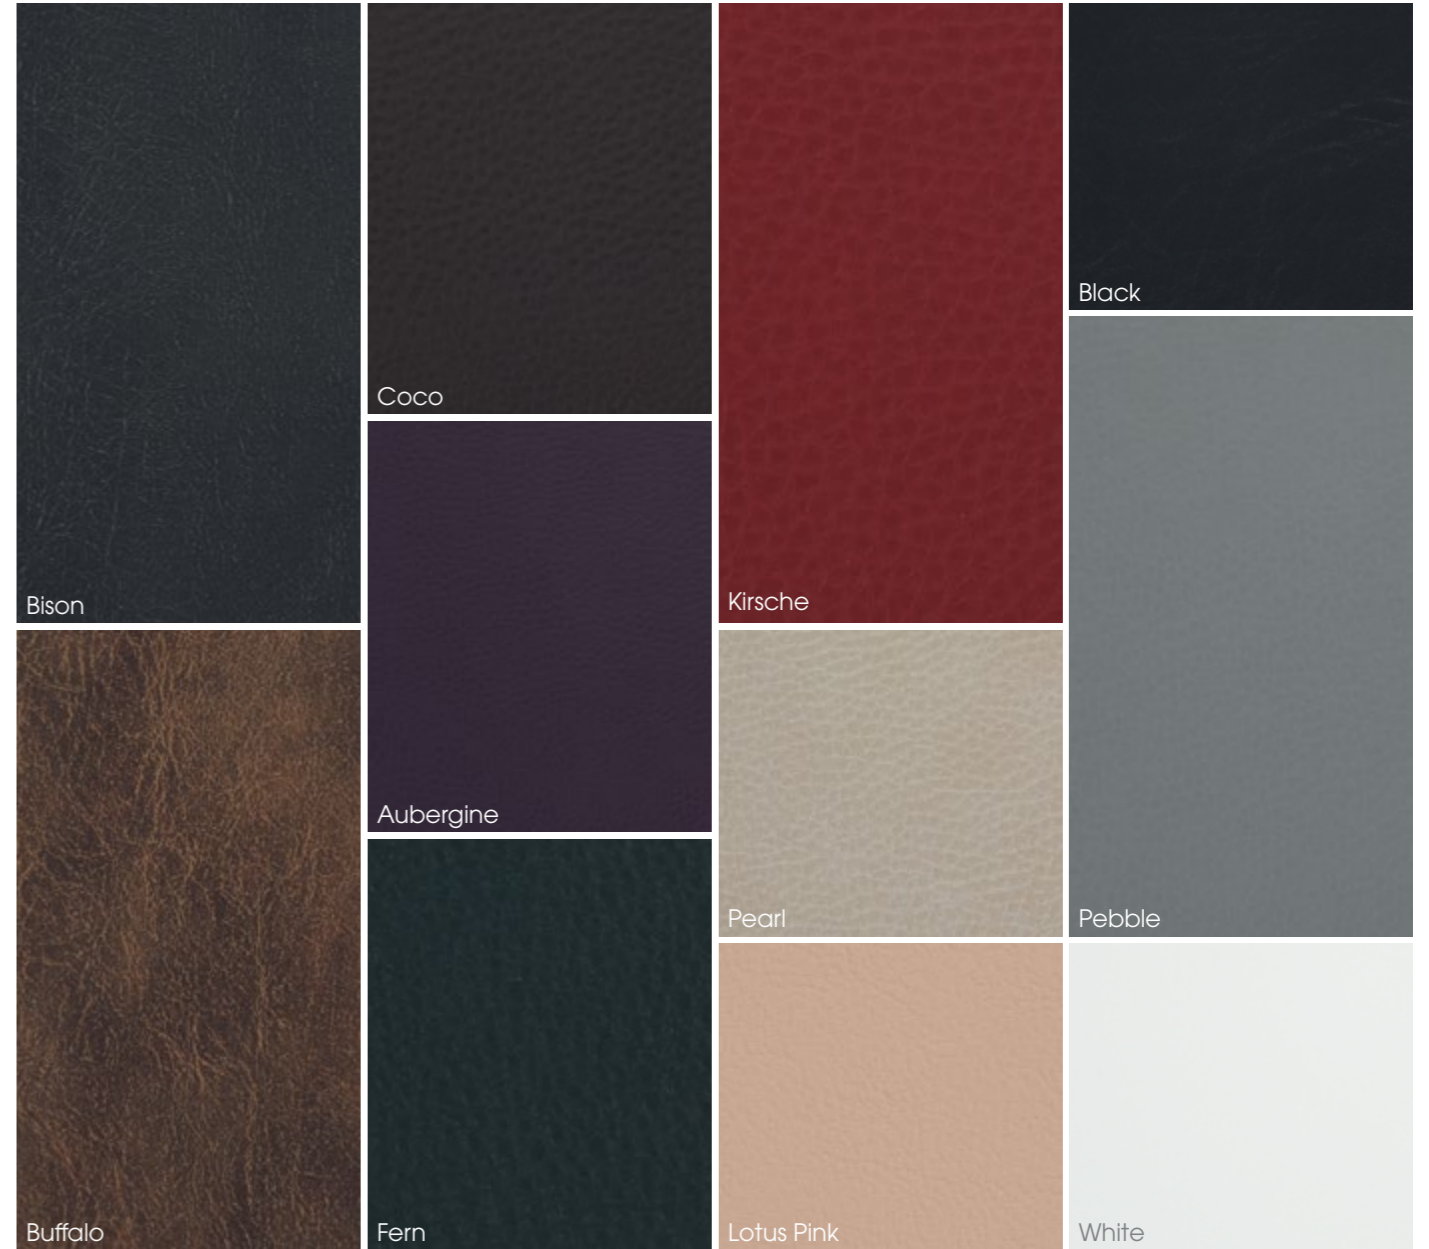

REM Fabrics

Create your own look with any single, or combination of Fabric and Laminate Colours. Please note, due to variations in the printing process, the fabric and laminate colours shown here may vary from the actual product. Should you require any laminate or fabric samples, please phone our sales office on 01282 619977 or email to sales@rem.co.uk

REM Laminates

Create your own look with any single, or combination of Fabric and Laminate Colours. Please note, due to variations in the printing process, the fabric and laminate colours shown here may vary from the actual product. Should you require any laminate or fabric samples, please phone our sales office on 01282 619977 or email to sales@rem.co.uk