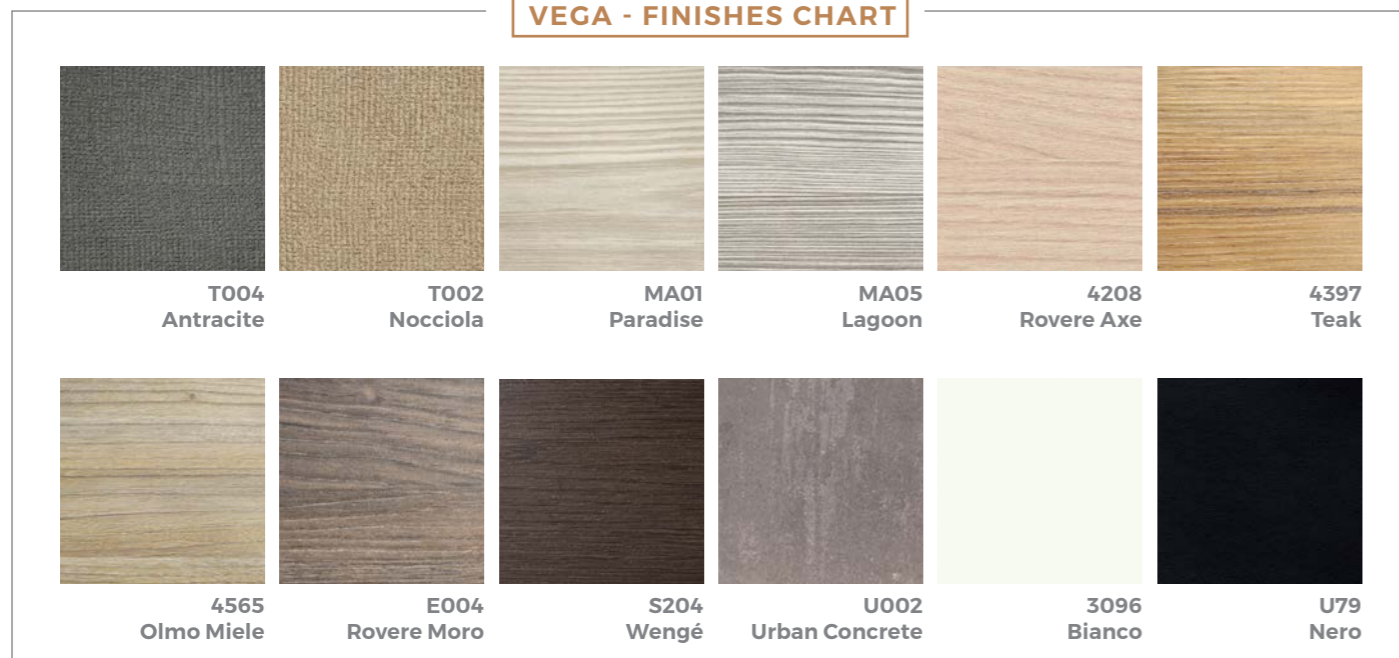

Packaging details

BASE CUSTOMIZATION PERSONALIZZAZIONE BASE

VEGA - FINISHES CHART

Today, 70% of the company's wooden equipment and treatment tables are manufactured using FSC certified lumber from unprotected forests. The woods are furnished by suppliers that have committed themselves to sustainable development, guaranteeing full compliance with the best environmental protection practices.