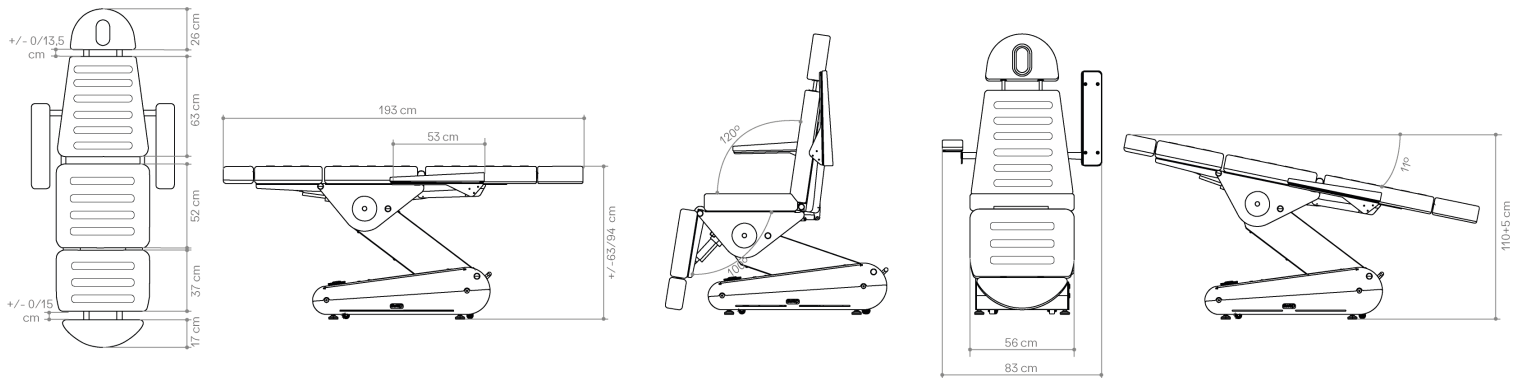

Fuxia

Ice

SWOP B4 BEAUTY

Dimensions

General Specifications

MOTORS
4 engines

DIMENSIONS (LENGTH X WIDTH)
193 x 83 cm

HEIGHT (MIN. AND MAX.)
63/94 cm

WEIGHT
105 kg

THICKNESS
10 cm

DENSITY
40 kg/m³

LIFTING CAPACITY
175 kg

OPERATION
Hand controller (included)/
Foot controller (optional)

POWER SUPPLY
230 V - 50/60 Hz

MAX. INTENSITY
2 A

ELECTRIC MOTOR
6.000 N