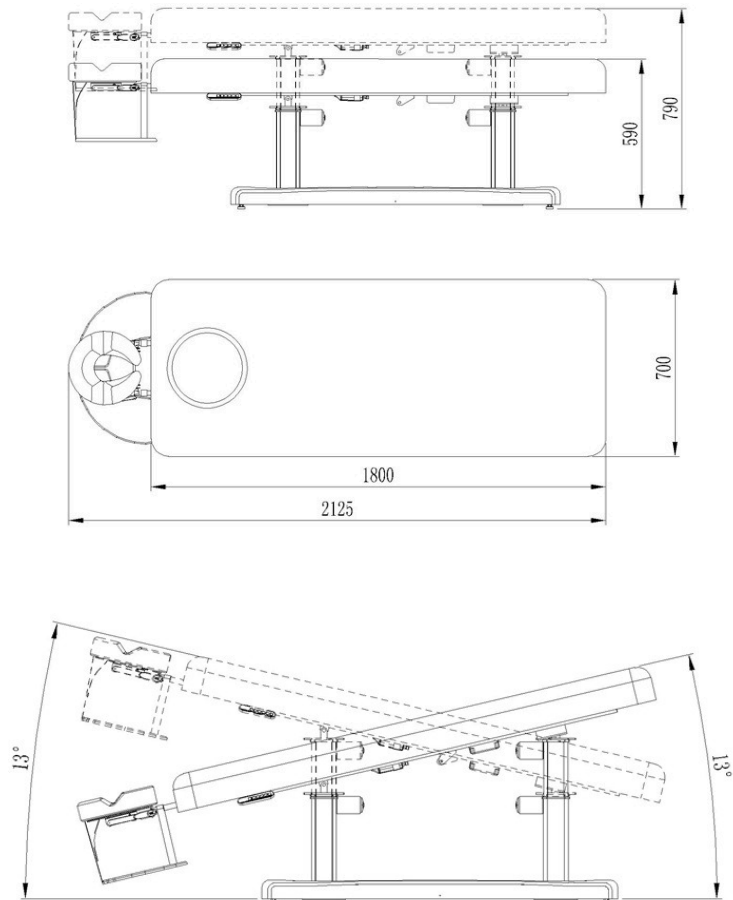

1 section

2 motors

212 cm

70 cm

min/max: 67 / 84 cm

20 cm

200 kg

PU / White

Accessories

Roll holder

Bed cover

Key features

Supersoft one-piece mattress

Memory positions

Series headrest

Technical drawings and measurements

1 sección

2 motores

212 cm

70 cm

min/max: 67 / 84 cm

20 cm

200 kg

PU / Blanco